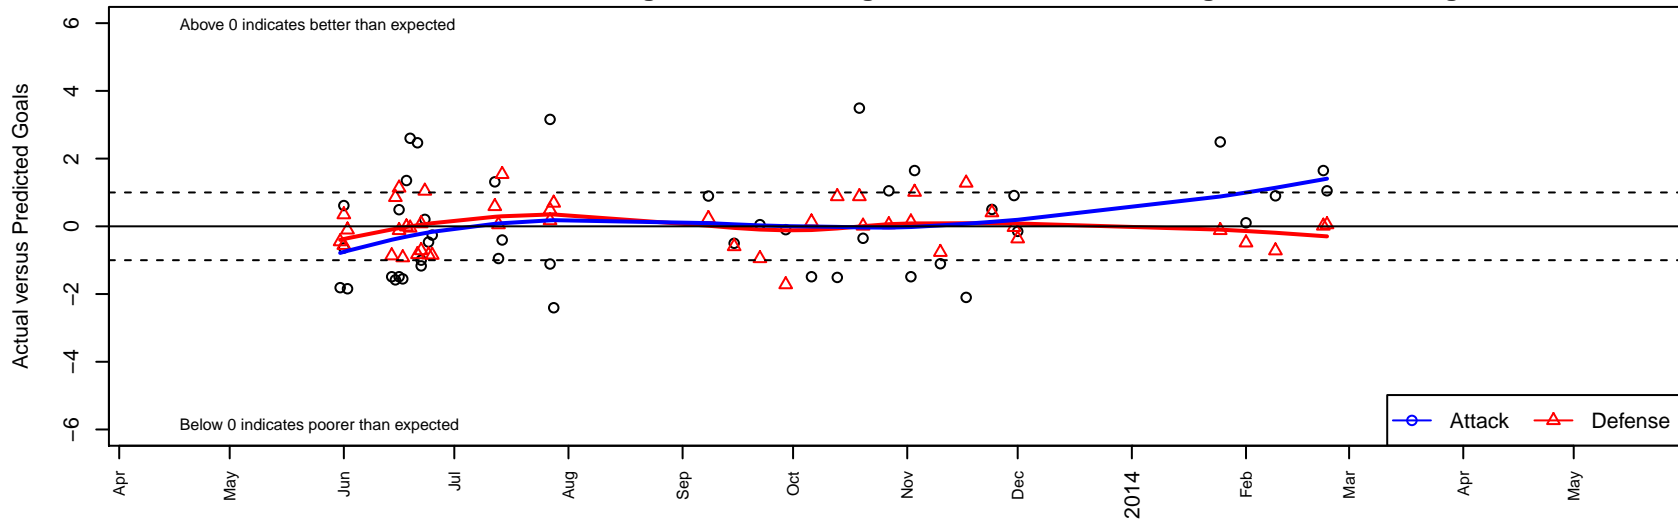

Crossfire Premier 1st –Acad Res B97

Crossfire Premier SC
 Redmond, WA
 B97 total strength=1841
 attack=57.45 defense=23.65
 fall league = RCL B97 Div 1
 notes= B. James 2012, Schmetzer 2013
 alt names used:
 Crossfire B97 Schmetzer Academy Reserves
 CROSSFIRE B97 B SCHMETZER
 CROSSFIRE PREMIER B97 SCHMETZER (W.
 Crossfire B97 B Schmetzer
 Crossfire Premier 97–James (WA) (SC)
 Crossfire Premier Academy B97–Schmetzer–R
 CROSSFIRE PREMIER B97 SCHMETZER AC

Venues played:
 Showcase of Champions Copa U15
 Rainier Challenge Samba U16
 Far West Regionals U15
 US Club Regionals Super U15
 Nike Crossfire Challenge Gold U16
 Surf Gold U16
 RCL B97 Div 1
 LV Thanksgiving Classic WCDA U16
 WYS Championship B97

Crossfire Premier 1st –Acad Res B97
Dots are actual minus expected GF (blue circles) and GA (red triangles).
Blue line is smoothed change in attack strength. Red is smoothed change in defense strength.